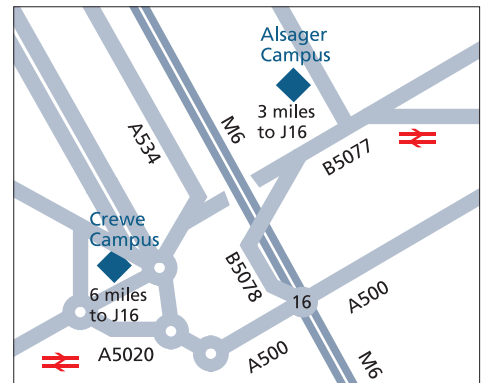

Manchester Metropolitan University Cheshire campus buildings Crewe campus

- | | |
|---------------------------|----------------------|
| 1 Accommodation & Welfare | 13 Gym |
| 2 Barlow Hall | 14 Halfway House |
| 3 Booth Hall | 15 Harley Hall |
| 4 Brock | 16 Laurence Building |
| 5 Campus Shop | 17 Library |
| 6 College House | 18 Maths Centre |
| 7 Conference Centre | 19 Reception |
| 8 Couzens Building | 20 Security Lodge |
| 9 Crewe Lecture Theatre | 21 Seeley Building |
| 10 Davenport Hall | 22 Students' Union |
| 11 Delaney | 23 Studios |
| 12 Frances Wood | 24 Wilson Building |

Crewe Campus

Crewe Green Road

Crewe CW1 5DU

Reception tel: + 44 (0) 161 247 5003

Distance from Manchester City Centre: 36 miles / 58km

www.mmu.ac.uk/travel