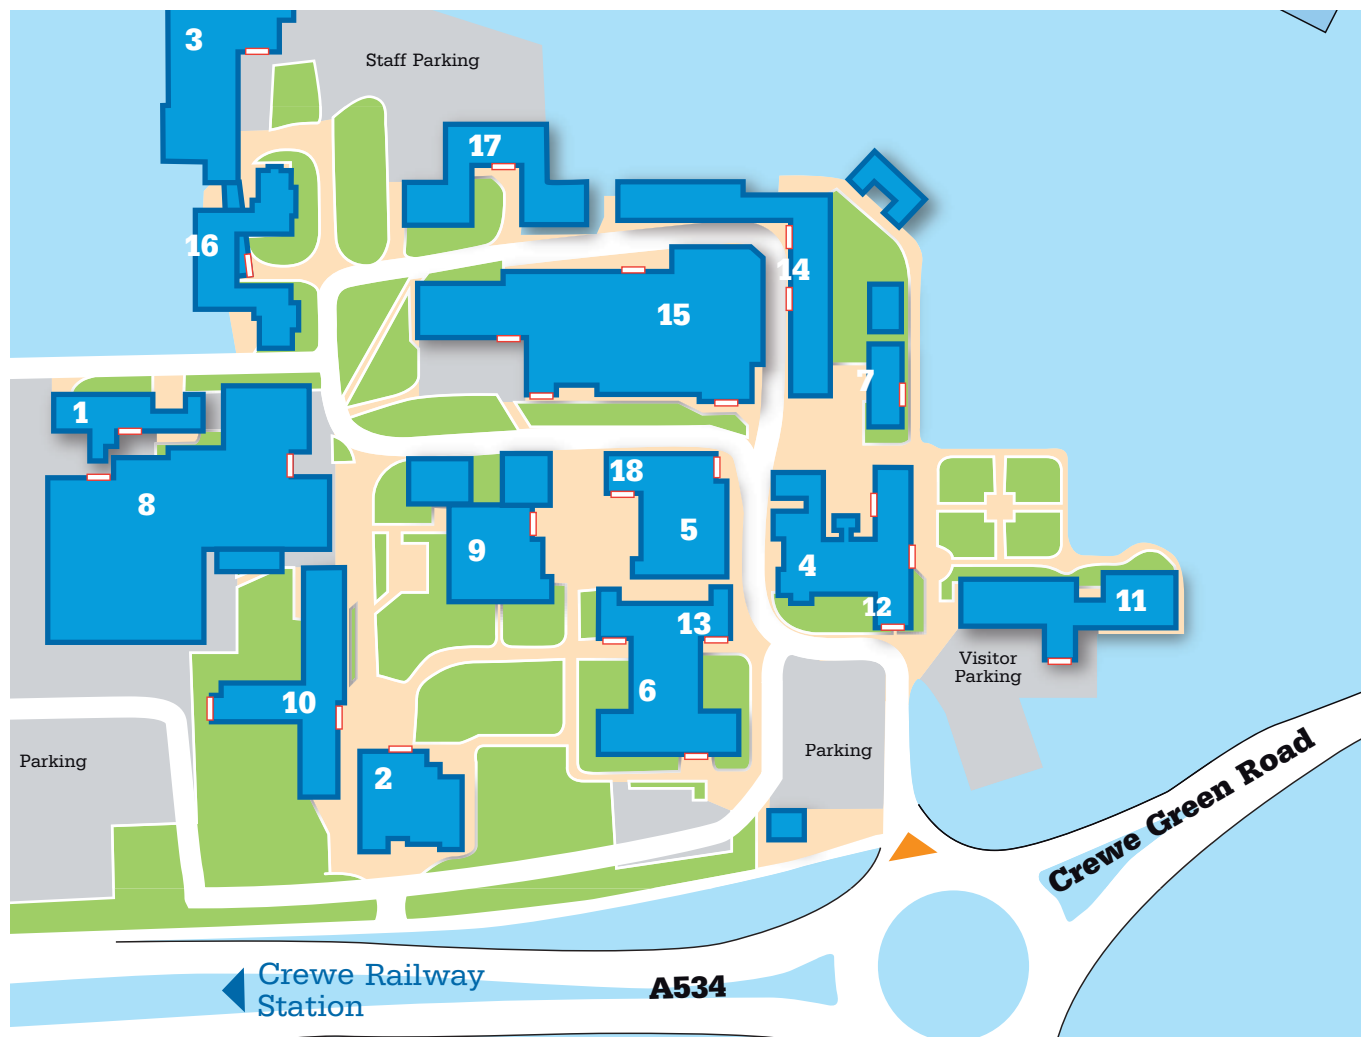

Manchester Metropolitan University Cheshire campus buildings Crewe campus

Address
Crewe Green Road,
Crewe CW1 5DU
Reception tel: 0161 247 5003

Key to Crewe Campus

- | | |
|---|---|
| 1 Brock | 11 Library |
| 2 College House: <ul style="list-style-type: none">• Finance• Management Services• Business Development Office | 12 Reception |
| 3 Contemporary Arts Building <ul style="list-style-type: none">• Axis Arts Centre | 13 Security |
| 4 Couzens Building | 14 Seeley Building |
| 5 Crewe Lecture Theatre | 15 The Student Zone <ul style="list-style-type: none">• Bar• Refectory |
| 6 Delaney Building | 16 Valentine Building <ul style="list-style-type: none">• Axis Theatre Box Office• Football Academy• Sport Development Unit• Valentino's Cafe Bar |
| 7 Digital Media Zone | 17 Wilson Building <ul style="list-style-type: none">• Centre for Education Leadership• British Youth Film Academy |
| 8 Exercise and Sport Science Building | 18 Students' Union |
| 9 Frances Wood Building | |
| 10 Laurence Building <ul style="list-style-type: none">• Student Information Point• Student Support Office• Student Services | |

Travel by public transport

The Crewe campus is a 5 minutes walk from Crewe Station. On leaving the station turn right, cross the road, pass the petrol station and cross Macon Way. Walk down Crewe Green Road past the fire station and the Crewe campus can be found on your left.

Distance from Manchester city Centre: 36 miles/58 km.

Travelling by car

The Crewe campus is signposted from Junction 16 of the M6 motorway. Crewe Campus is 6 miles /10km from Junction 16, following the A500 (A5020). Car parking is limited at Crewe campus, and we would encourage all visitors to travel by public transport if possible. Car parking is charged at 30p per hour.

Alsager campus is 3 miles/5km from Junction 16 following the B5078 (B5077). Car parking is available at the Alsager campus.