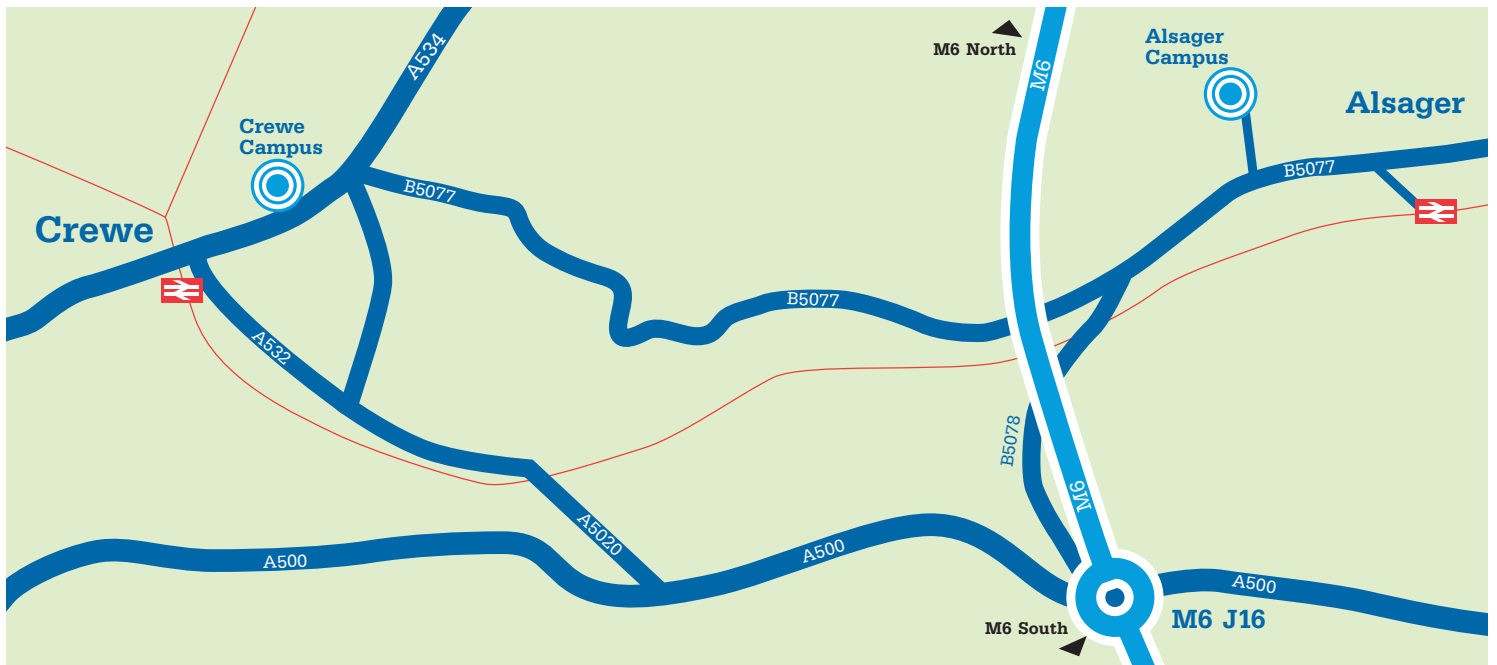

Crewe Campus Location Map

Travel by public transport

The Crewe campus is a 5 minutes walk from Crewe Station. On leaving the station turn right, cross the road, pass the petrol station and cross Macon Way. Walk down Crewe Green Road past the fire station and the Crewe campus can be found on your left.

Distance from Manchester city Centre: 36 miles/58 km.

Travelling by car

The Crewe campus is signposted from Junction 16 of the M6 motorway. Crewe Campus is 6 miles /10km from Junction 16, following the A500 (A5020). Car parking is limited at Crewe campus, and we would encourage all visitors to travel by public transport if possible. Car parking is charged at 30p per hour.

Alsager campus is 3 miles/5km from Junction 16 following the B5078 (B5077). Car parking is available at the Alsager campus.