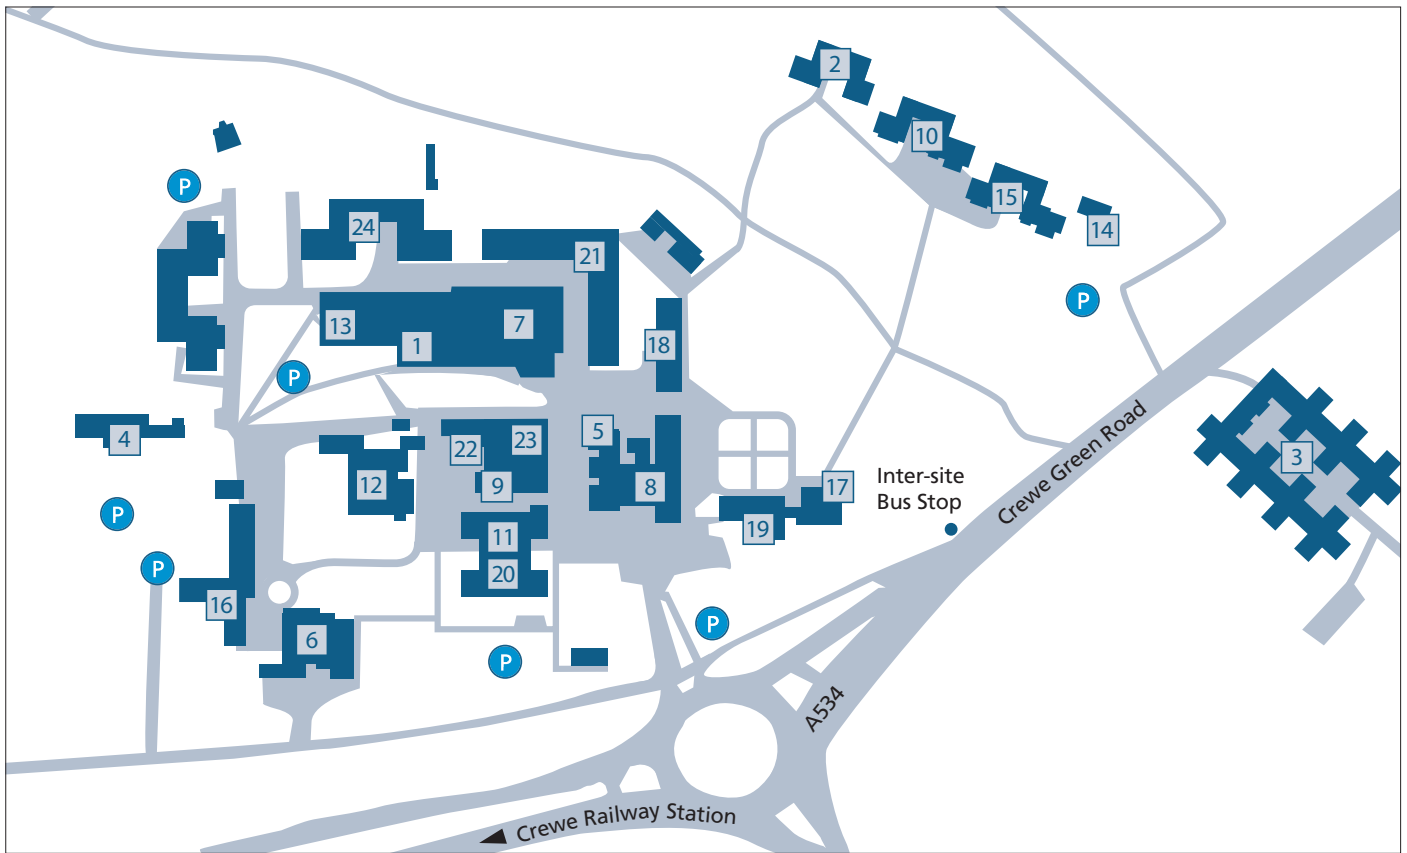

Manchester Metropolitan University Cheshire campus buildings Crewe campus

- | | |
|---------------------------|----------------------|
| 1 Accommodation & Welfare | 13 Gym |
| 2 Barlow Hall | 14 Halfway House |
| 3 Booth Hall | 15 Harley Hall |
| 4 Brock | 16 Laurence Building |
| 5 Campus Shop | 17 Library |
| 6 College House | 18 Maths Centre |
| 7 Conference Centre | 19 Reception |
| 8 Couzens Building | 20 Security Lodge |
| 9 Crewe Lecture Theatre | 21 Seeley Building |
| 10 Davenport Hall | 22 Students' Union |
| 11 Delaney | 23 Studios |
| 12 Frances Wood | 24 Wilson Building |

Crewe Campus

Crewe Green Road

Crewe CW1 5DU

Reception tel: + 44 (0) 161 247 5003

Distance from Manchester City Centre: 36 miles / 58km

www.mmu.ac.uk/travel